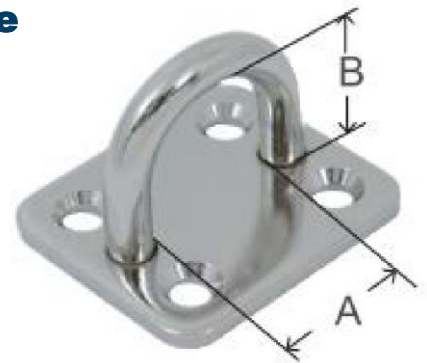

GM-FPE Stainless Steel Folding Pad Eye

Features

- D ring folds down when not in use

Material

- Stainless steel 304

Part No.	Bail	A	B
GM-FPE-I631414	6	58	50
GM-FPE-I631415	8		

GM-SPE Stainless Steel Square Pad Eye

Material

- Stainless steel 304

Part No.	Bail	A	B	Base
GM-SPE-A116035	5	15	14	30 x 35
GM-SPE-A120040	6	20	17.5	35 x 40
GM-SPE-A123050	8	22	20	40 x 50
GM-SPE-I824250	9.5	25.4	31	50 x 60
GM-SPE-I824251				70 x 70