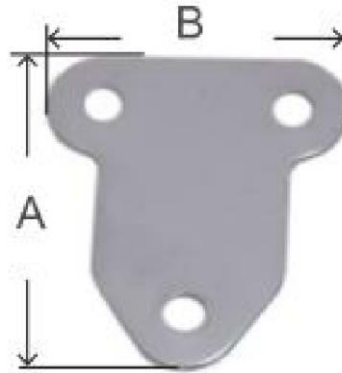

GM-FPE Stainless Steel Folding Pad Eye

Features

- D ring folds down when not in use

Material

- Stainless steel 304

Part No.	Bail	A	B
GM-FPE-I631414	6	58	50
GM-FPE-I631415	8		

GM-SPE Stainless Steel Square Pad Eye

Material

- Stainless steel 304

Part No.	Bail	A	B	Base
GM-SPE-A116035	5	15	14	30 x 35
GM-SPE-A120040	6	20	17.5	35 x 40
GM-SPE-A123050	8	22	20	40 x 50
GM-SPE-I824250	9.5	25.4	31	50 x 60
GM-SPE-I824251				70 x 70